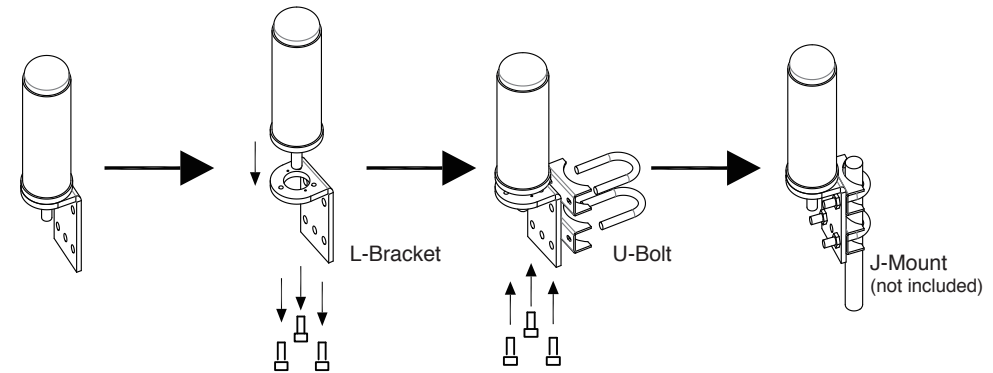

### Overview

The SC-288W wide band fiberglass antenna is an omni-directional antenna that can receive and send signals from 360° and does not need to be pointed toward a cellular tower. Range of antenna is approximately 30 miles to and from cellular towers free of obstructions.

Besides the antenna itself, parts include mounting equipment for either a flat horizontal surface or a wall. It should be mounted in an upright position for best results.

### Installation

Place antenna through the hole on the top of the L-Bracket.

Attached 3 screws through the L-Bracket and into holes on the base of the antenna.

Place the 2 U-bolt ends with the J-Mount (not included) inside, through the U-Bolt base and then through the L-Bracket.

Attach the 3 lock washers to the ends of the U-Bolts on the back of the L-Bracket and tighten with the provided Hex nuts.