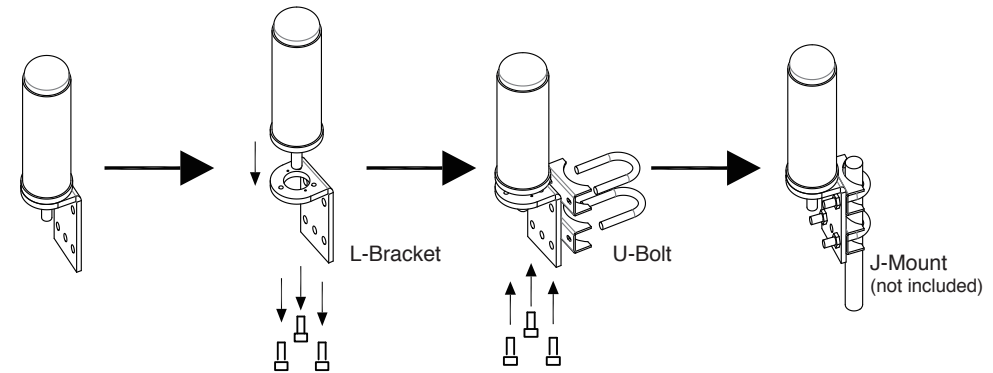

The SC-288W wide band fiberglass antenna is an omni-directional antenna that can receive and send signals from 360° and does not need to be pointed toward a cellular tower. Range of antenna is approximately 30 miles to and from cellular towers free of obstructions.

Besides the antenna itself, parts include mounting equipment for either a flat horizontal surface or a wall. It should be mounted in an upright position for best results.

Installation

Place antenna through the hole on the top of the L-Bracket.

Attached 3 screws through the L-Bracket and into holes on the base of the antenna.

Place the 2 U-bolt ends with the J-Mount (not included) inside, through the U-Bolt base and then through the L-Bracket.

Attach the 3 lock washers to the ends of the U-Bolts on the back of the L-Bracket and tighten with the provided Hex nuts.

Specifications

Frequency	698-960 / 1700-2700 MHz
Input Impedance	50 Ohm
Antenna Gain	2-3 dBi / 3-4 dBi
VSWR	≤1.8
Power Rating	10 W
Polarization Type	Vertical
Radiation	Omni-directional
Maximum Power	100 Watt
Connector type	N-Female
Dimension	9.5" x 3.9"
Color	White
Mount	Mounts on the roof or wall
Operating Temperature	-22°F to +176°
Beamwidth Groundplane	E:72 H:360 / E:50 H:360
Material	Fiberglass